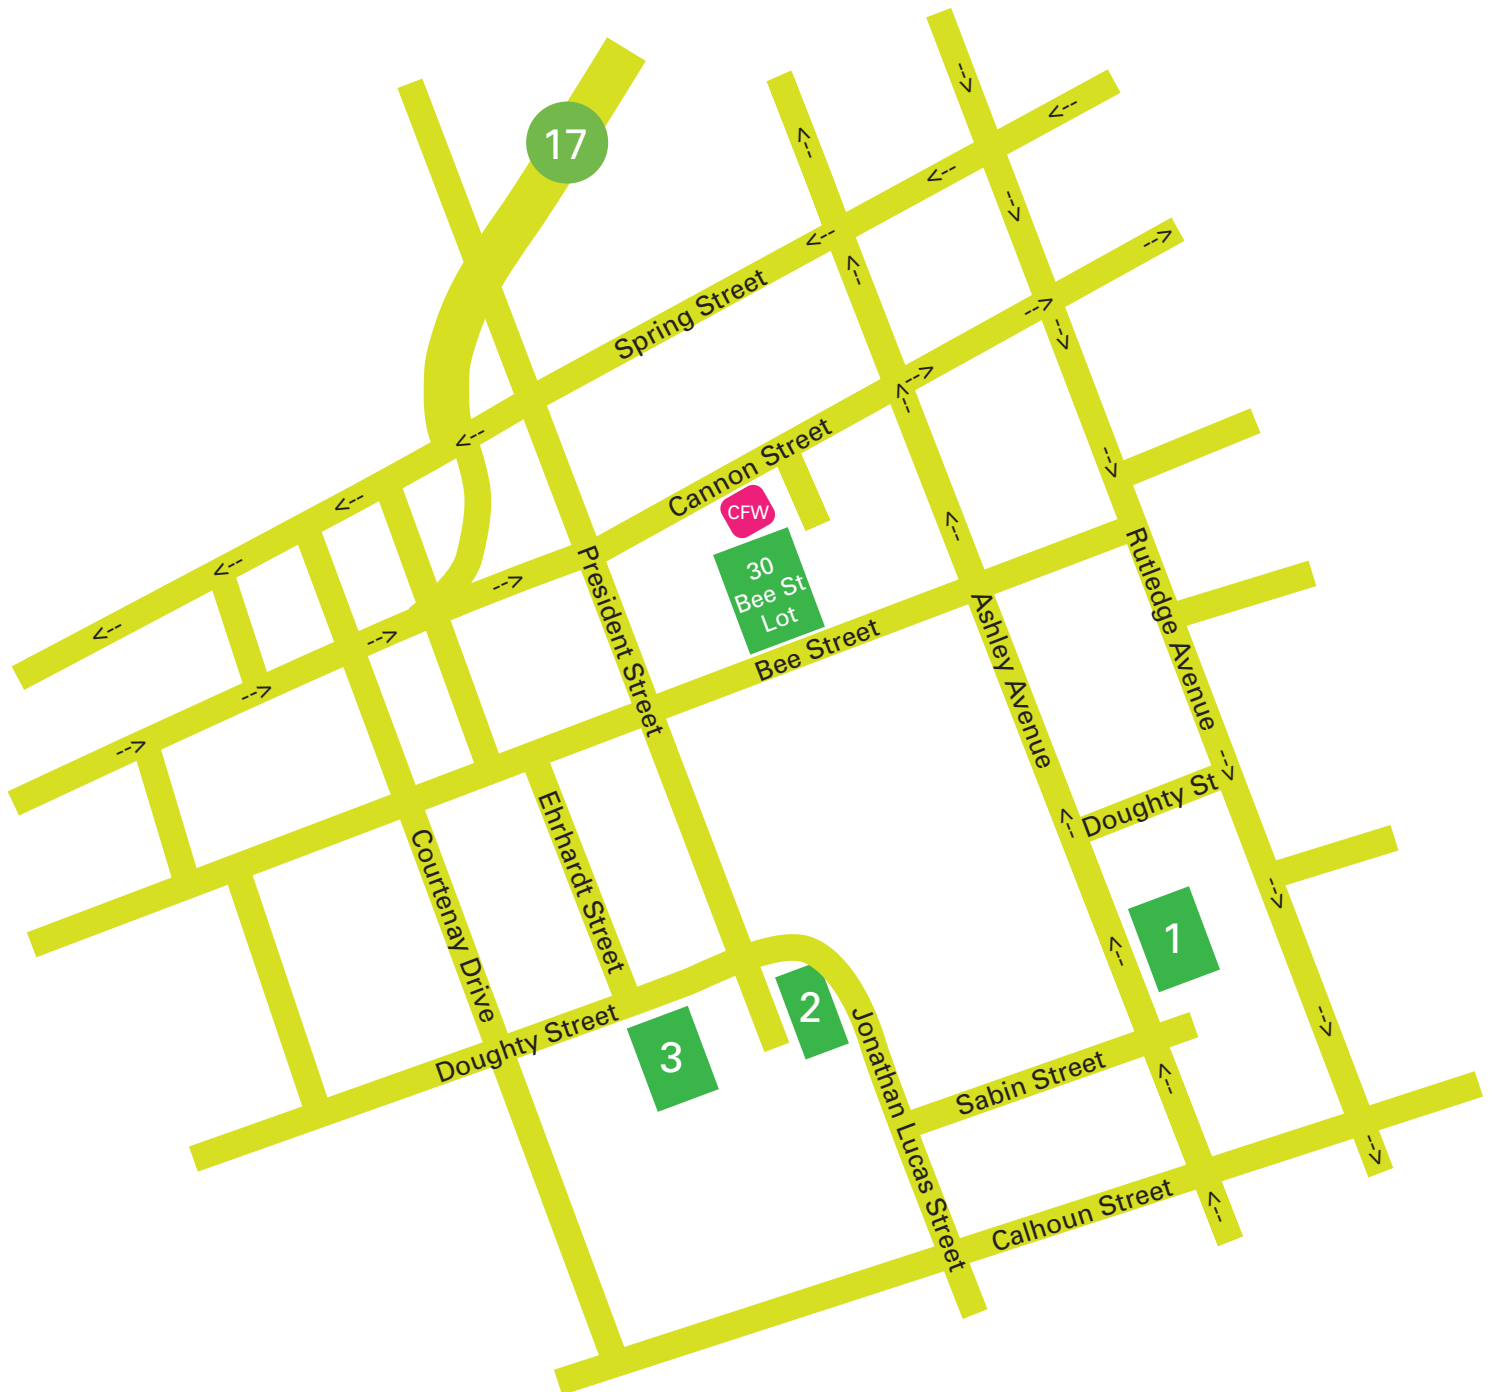

Center for Women Parking

129 Cannon Street

Parking

Evening (after 5pm) and weekend parking is FREE at 30 Bee Street - the MUSC Student Health Building. From the parking lot, walk to the back and look for the gate to our property. This is a gated lot and you will be given an exit code.

One-hour daytime parking can be found on the street. Available Parking Garages include:

1. MUSC Ashley/Rutledge Garage - enter from Ashley Avenue
2. MUSC Jonathan Lucas Garage - enter from Jonathan Lucas & President Streets
3. Roper Garage & Outpatient Parking - enter from Doughty & Ehrhardt Streets

All are about a 5 minute walk to our office. These are paid lots and we do not validate.

CARTA bus routes 30, 31, and 301 serve the CFW.